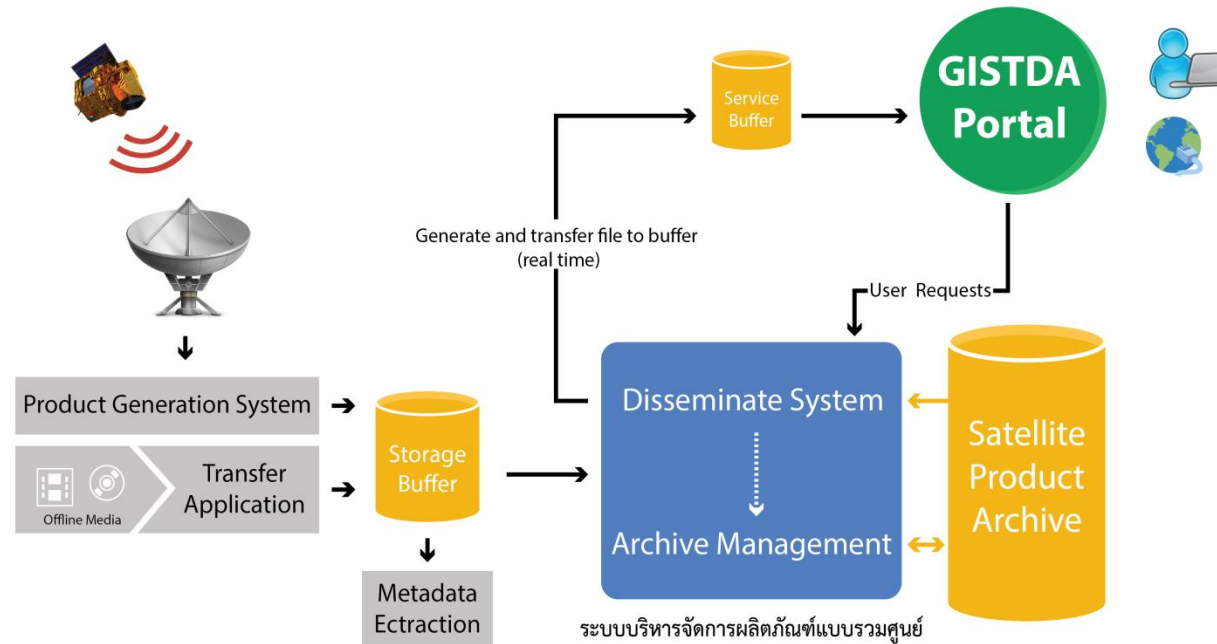

# Global Archive for Standard satellite Imageries (GASS)

Global Archive for Standard Satellite Imageries (GASS) is a data warehouse that contains and manages all existing standard products. GASS will further facilitate operators with a powerful management tool that allow rapid metadata transfer and seamless data synchronization with GISTDA service platform as One-stop archive & services.