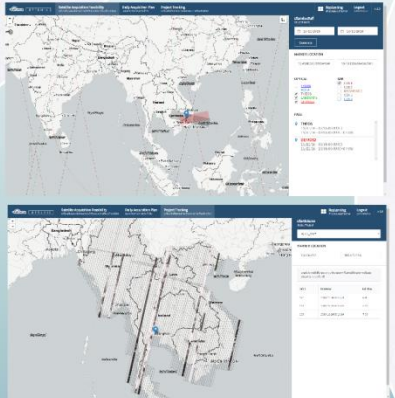

# Users Segment

## OPTEMIS

Operation Planning for Thailand EOS MISsion

GISTDA  
Satellite  
Operation Center

THEOS I, II

The first fully integrated  
**'multi-satellite', 'multi-mission'** system.

Space Segment